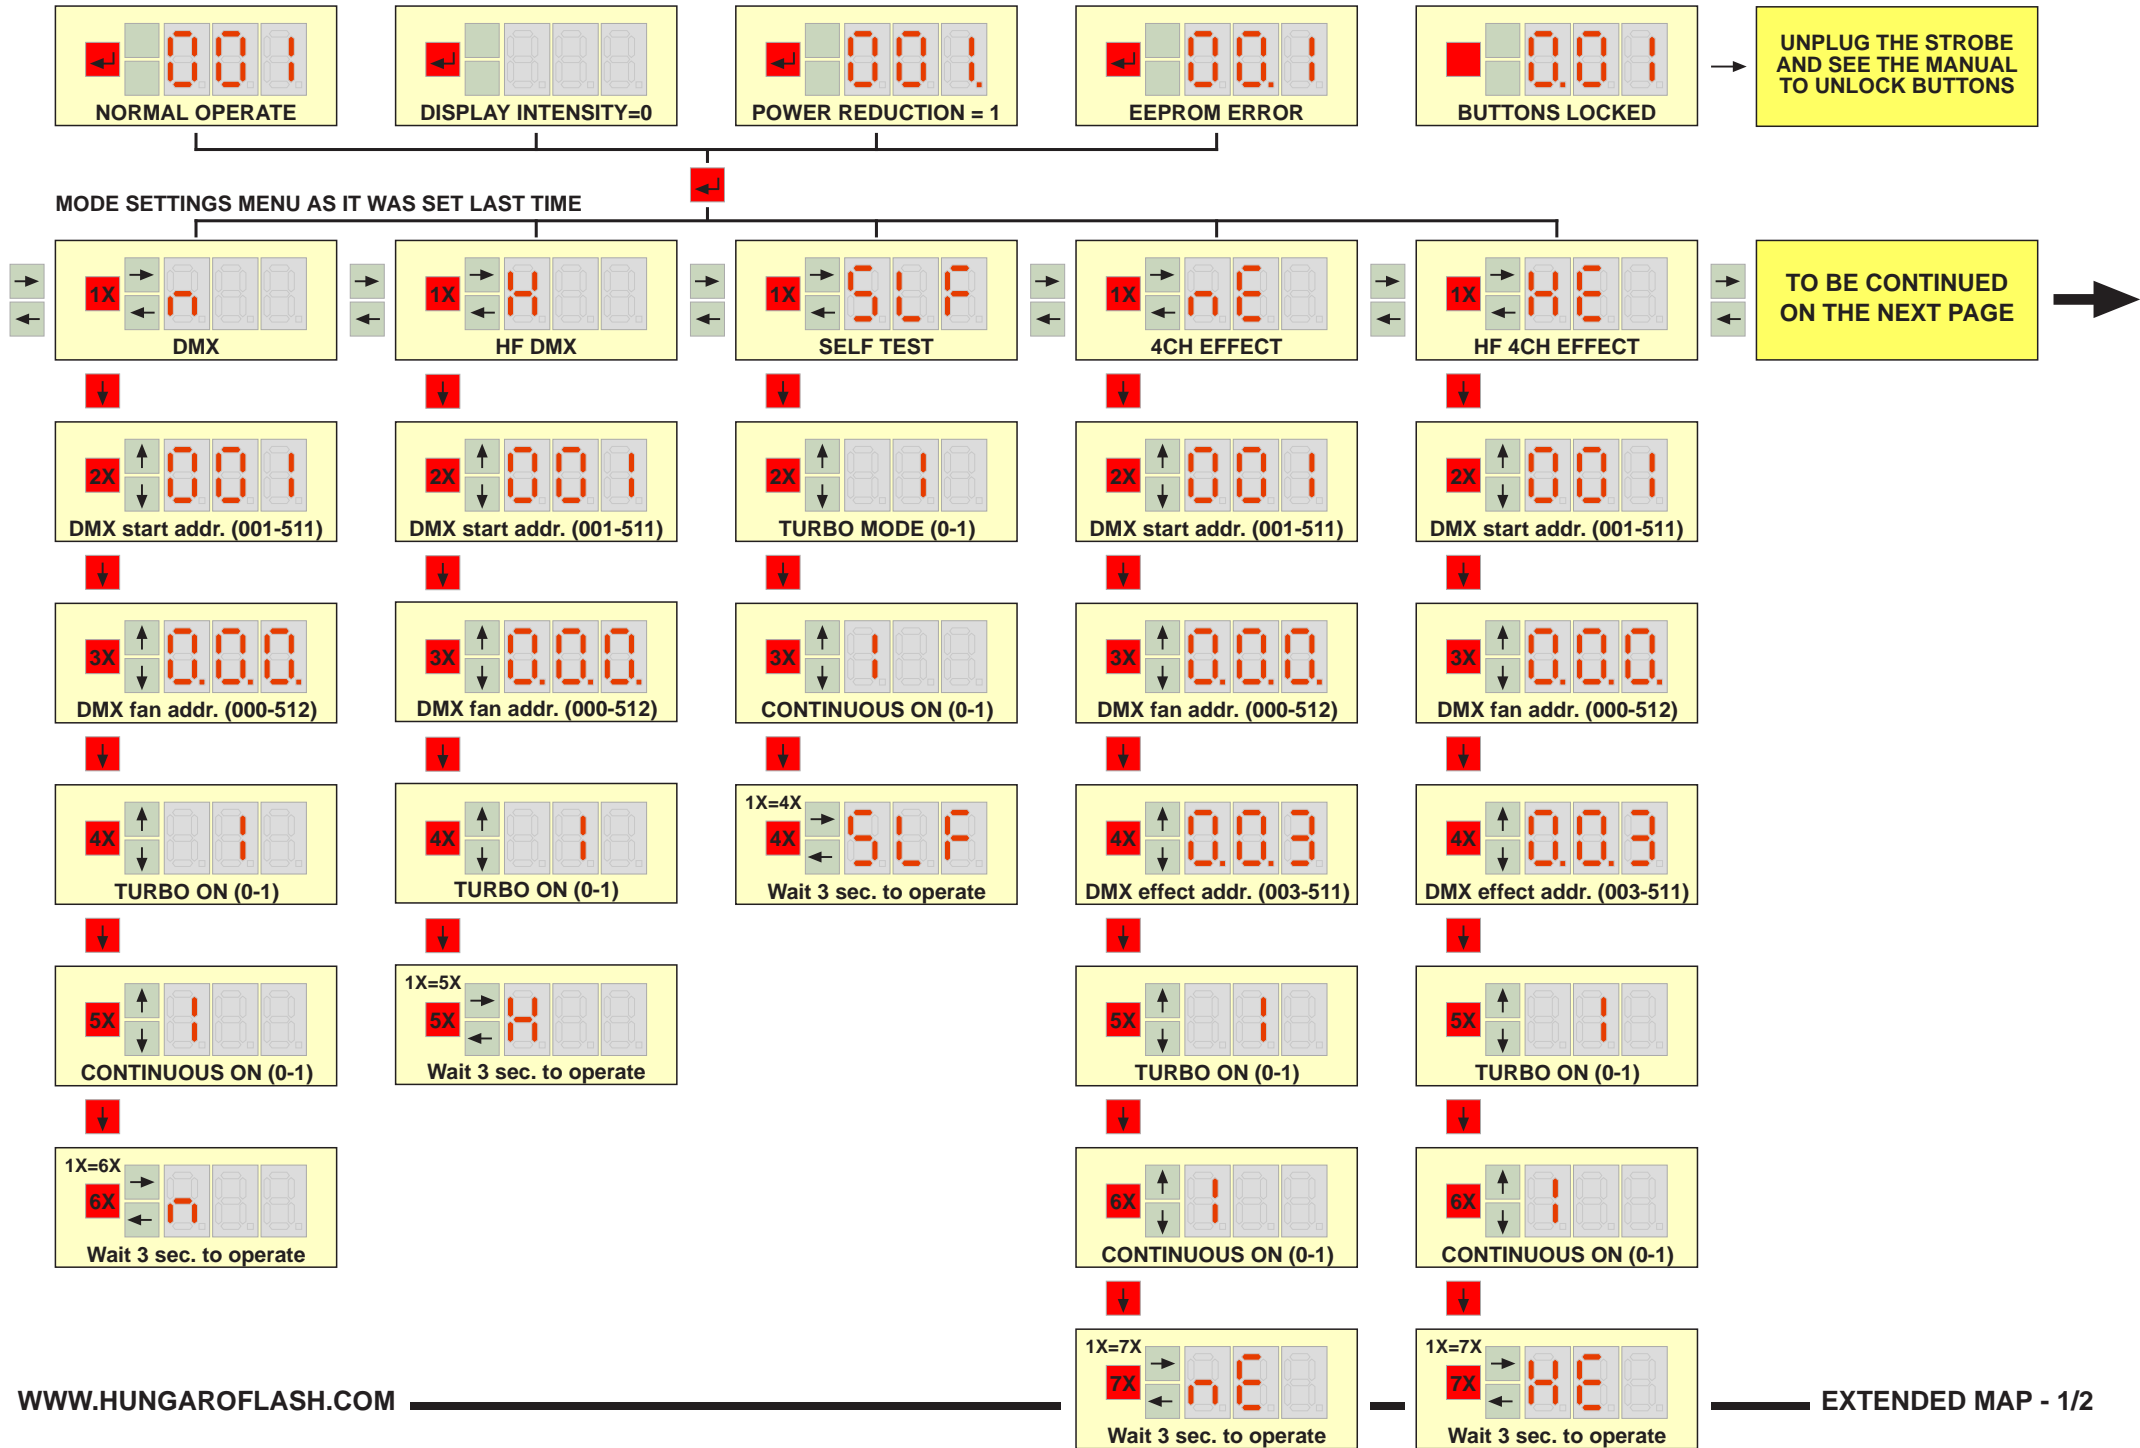

QUASAR SILENT PRO MENU MAP - MENU MODE=0 (STANDARD MENU)

QUASAR SILENT PRO MENU MAP - MENU MODE=1 (EXTENDED MENU)

QUASAR SILENT PRO MENU MAP - MENU MODE=1 (EXTENDED MENU)

NORMAL OPERATE

DISPLAY INTENSITY=0

POWER REDUCTION = 1

EEPROM ERROR

BUTTONS LOCKED

UNPLUG THE STROBE AND SEE THE MANUAL TO UNLOCK BUTTONS

TO BE CONTINUED FROM THE PREVIOUS PAGE

MODE SETTINGS MENU AS IT WAS SET LAST TIME

ANALOG

ANALOG EFFECT

DURATION (002-250)

EFFECT SPEED (000-009)

DMX fan addr. (000-512)

DMX fan addr. (000-512)

DISPLAY INTENSITY (0-9)

REPEAT RATE (002-250)

EFFECT TYPE (1-6)

TURBO ON (0-1)

TURBO ON (0-1)

MENU MODE (0-1)

PRESS AT THE SAME TIME

FACTORY SETTINGS RESETED

Wait 3 sec. to operate

TURBO ON (0-1)

CONTINUOUS ON (0-1)

CONTINUOUS ON (0-1)