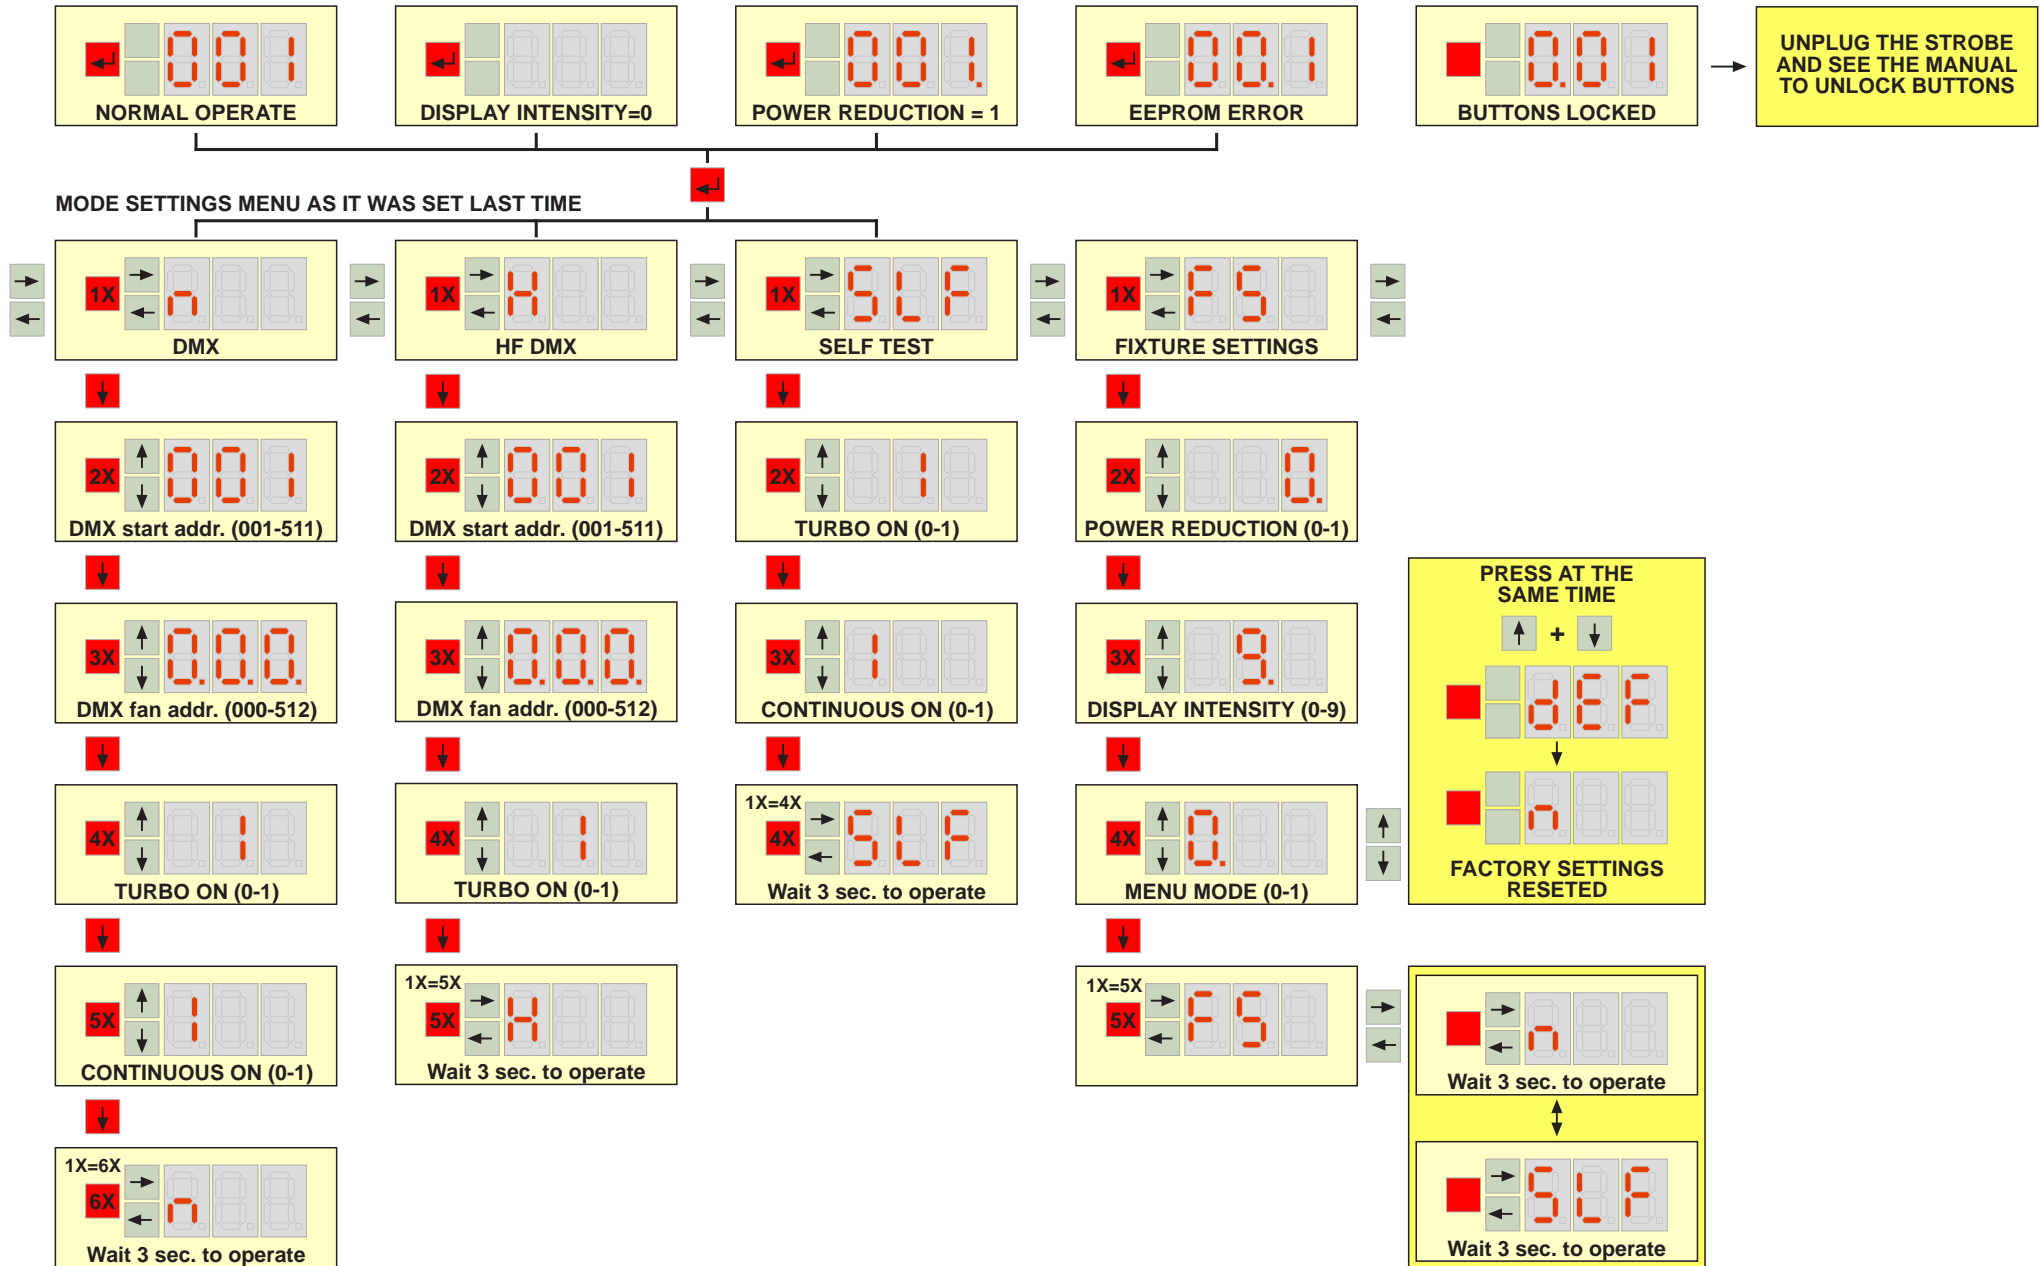

QUASAR SILENT PRO MENU MAP - MENU MODE=0 (STANDARD MENU)

QUASAR SILENT PRO MENU MAP - MENU MODE=1 (EXTENDED MENU)

QUASAR SILENT PRO MENU MAP - MENU MODE=1 (EXTENDED MENU)

NORMAL OPERATE

DISPLAY INTENSITY=0

POWER REDUCTION = 1

EEPROM ERROR

BUTTONS LOCKED

UNPLUG THE STROBE AND SEE THE MANUAL TO UNLOCK BUTTONS

TO BE CONTINUED FROM THE PREVIOUS PAGE

MODE SETTINGS MENU AS IT WAS SET LAST TIME

ANALOG

ANALOG EFFECT

DURATION (002-250)

EFFECT SPEED (000-009)

DMX fan addr. (000-512)

DMX fan addr. (000-512)

DISPLAY INTENSITY (0-9)

REPEAT RATE (002-250)

EFFECT TYPE (1-6)

TURBO ON (0-1)

TURBO ON (0-1)

MENU MODE (0-1)

PRESS AT THE SAME TIME

FACTORY SETTINGS RESETED

Wait 3 sec. to operate

TURBO ON (0-1)

CONTINUOUS ON (0-1)

CONTINUOUS ON (0-1)