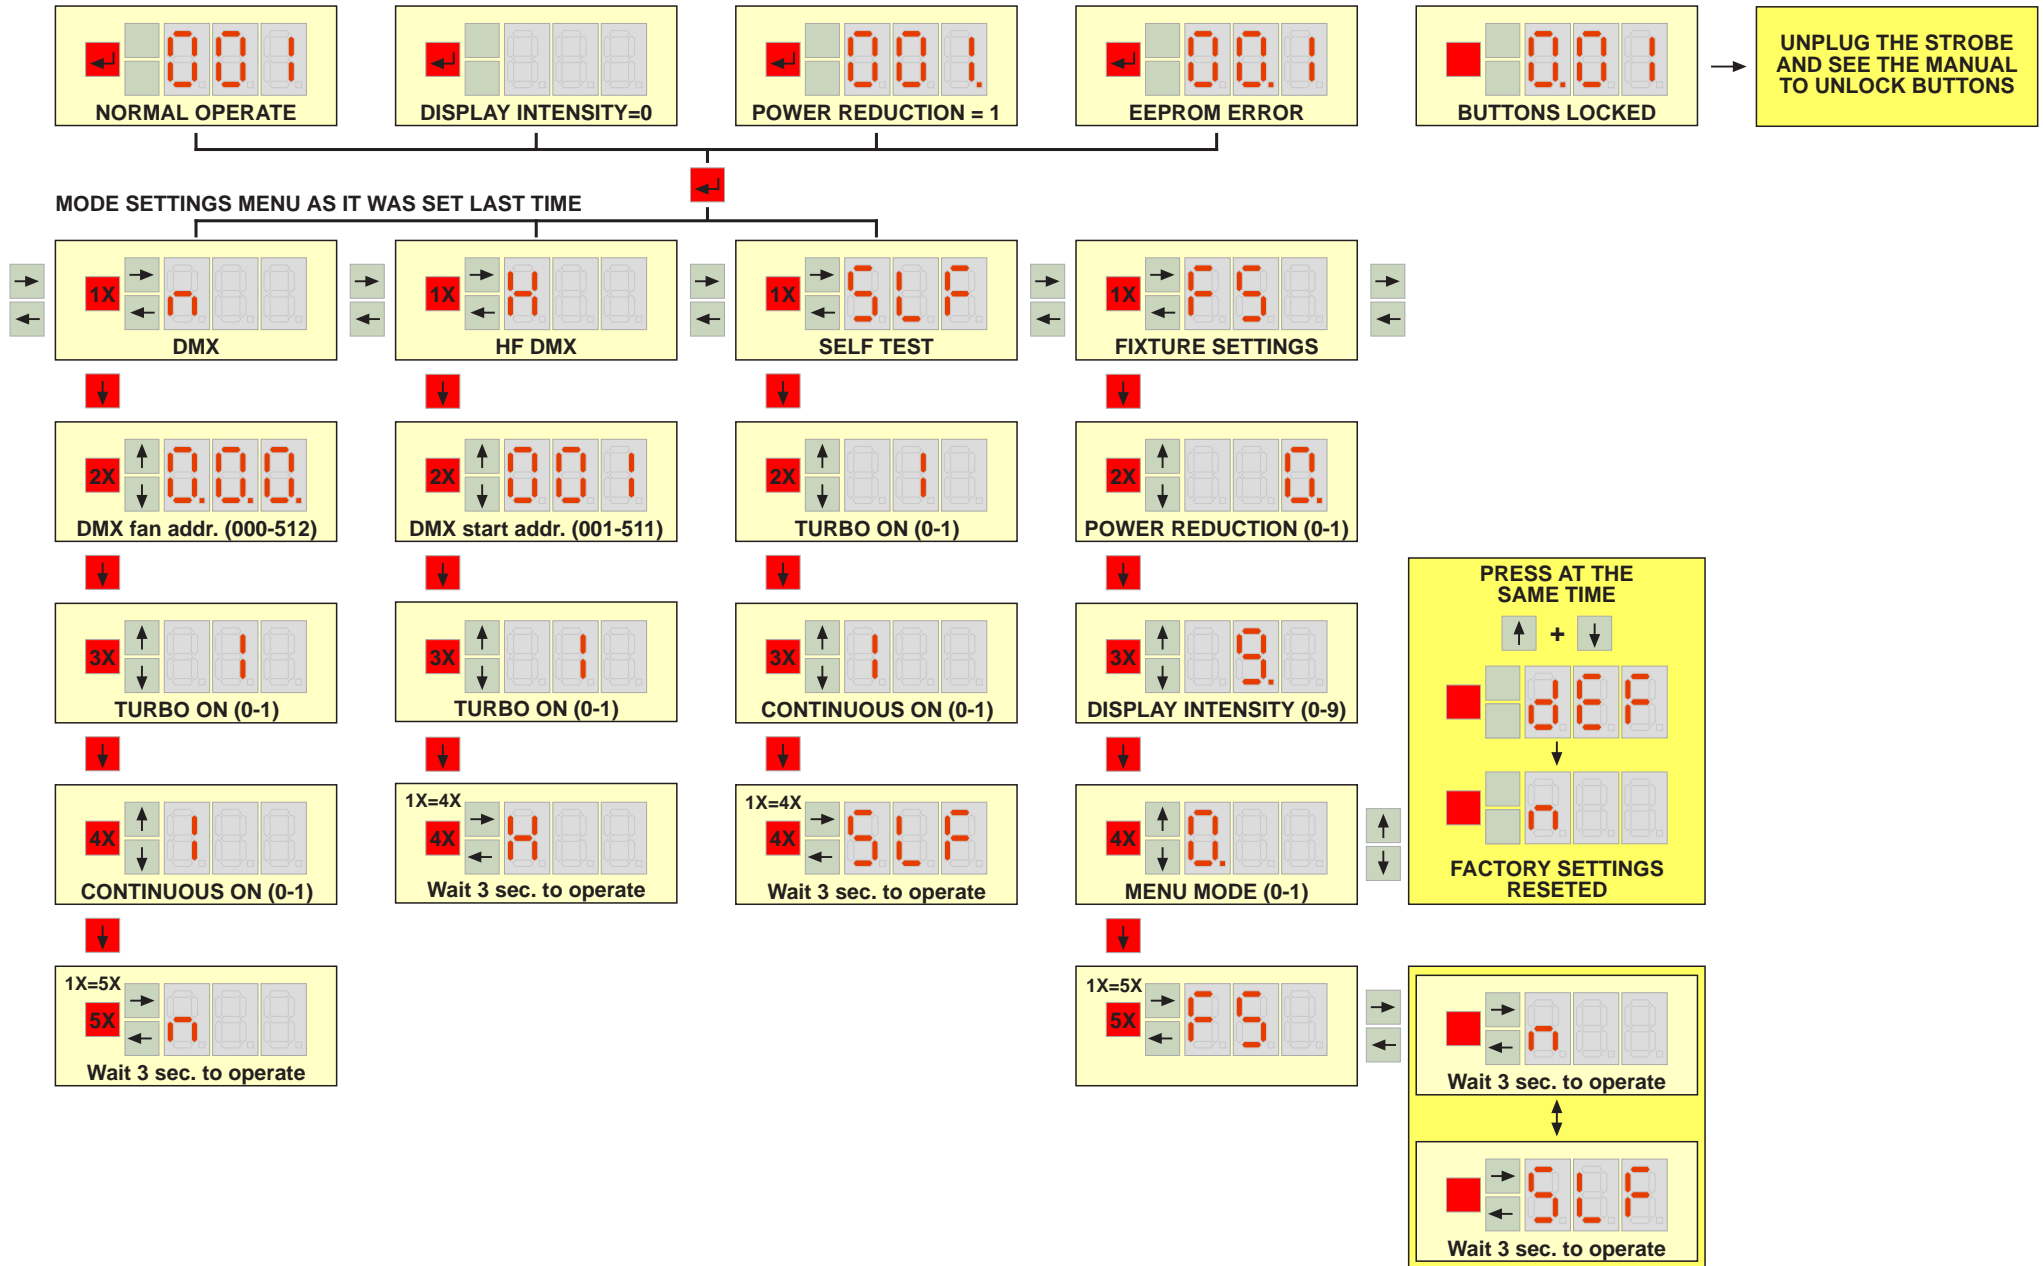

T-LIGHT PRO MENU MAP - MENU MODE=0 (STANDARD MENU)

T-LIGHT PRO MENU MAP - MENU MODE=1 (EXTENDED MENU)

T-LIGHT PRO MENU MAP - MENU MODE=1 (EXTENDED MENU)

UNPLUG THE STROBE AND SEE THE MANUAL TO UNLOCK BUTTONS

TO BE CONTINUED FROM THE PREVIOUS PAGE

MODE SETTINGS MENU AS IT WAS SET LAST TIME