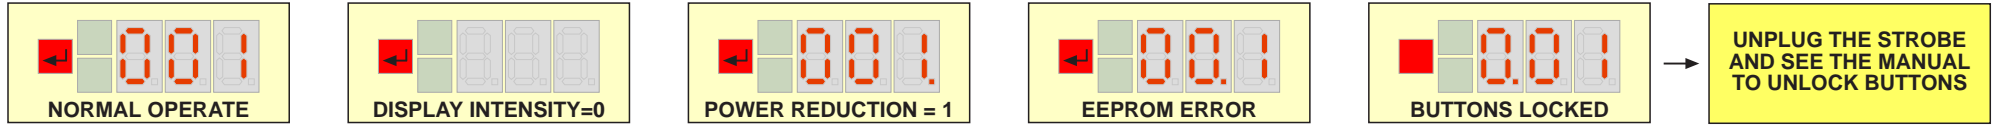

T-LIGHT PRO MENU MAP - MENU MODE=0 (STANDARD MENU)

T-LIGHT PRO MENU MAP - MENU MODE=1 (EXTENDED MENU)

T-LIGHT PRO MENU MAP - MENU MODE=1 (EXTENDED MENU)

UNPLUG THE STROBE AND SEE THE MANUAL TO UNLOCK BUTTONS

TO BE CONTINUED FROM THE PREVIOUS PAGE

MODE SETTINGS MENU AS IT WAS SET LAST TIME