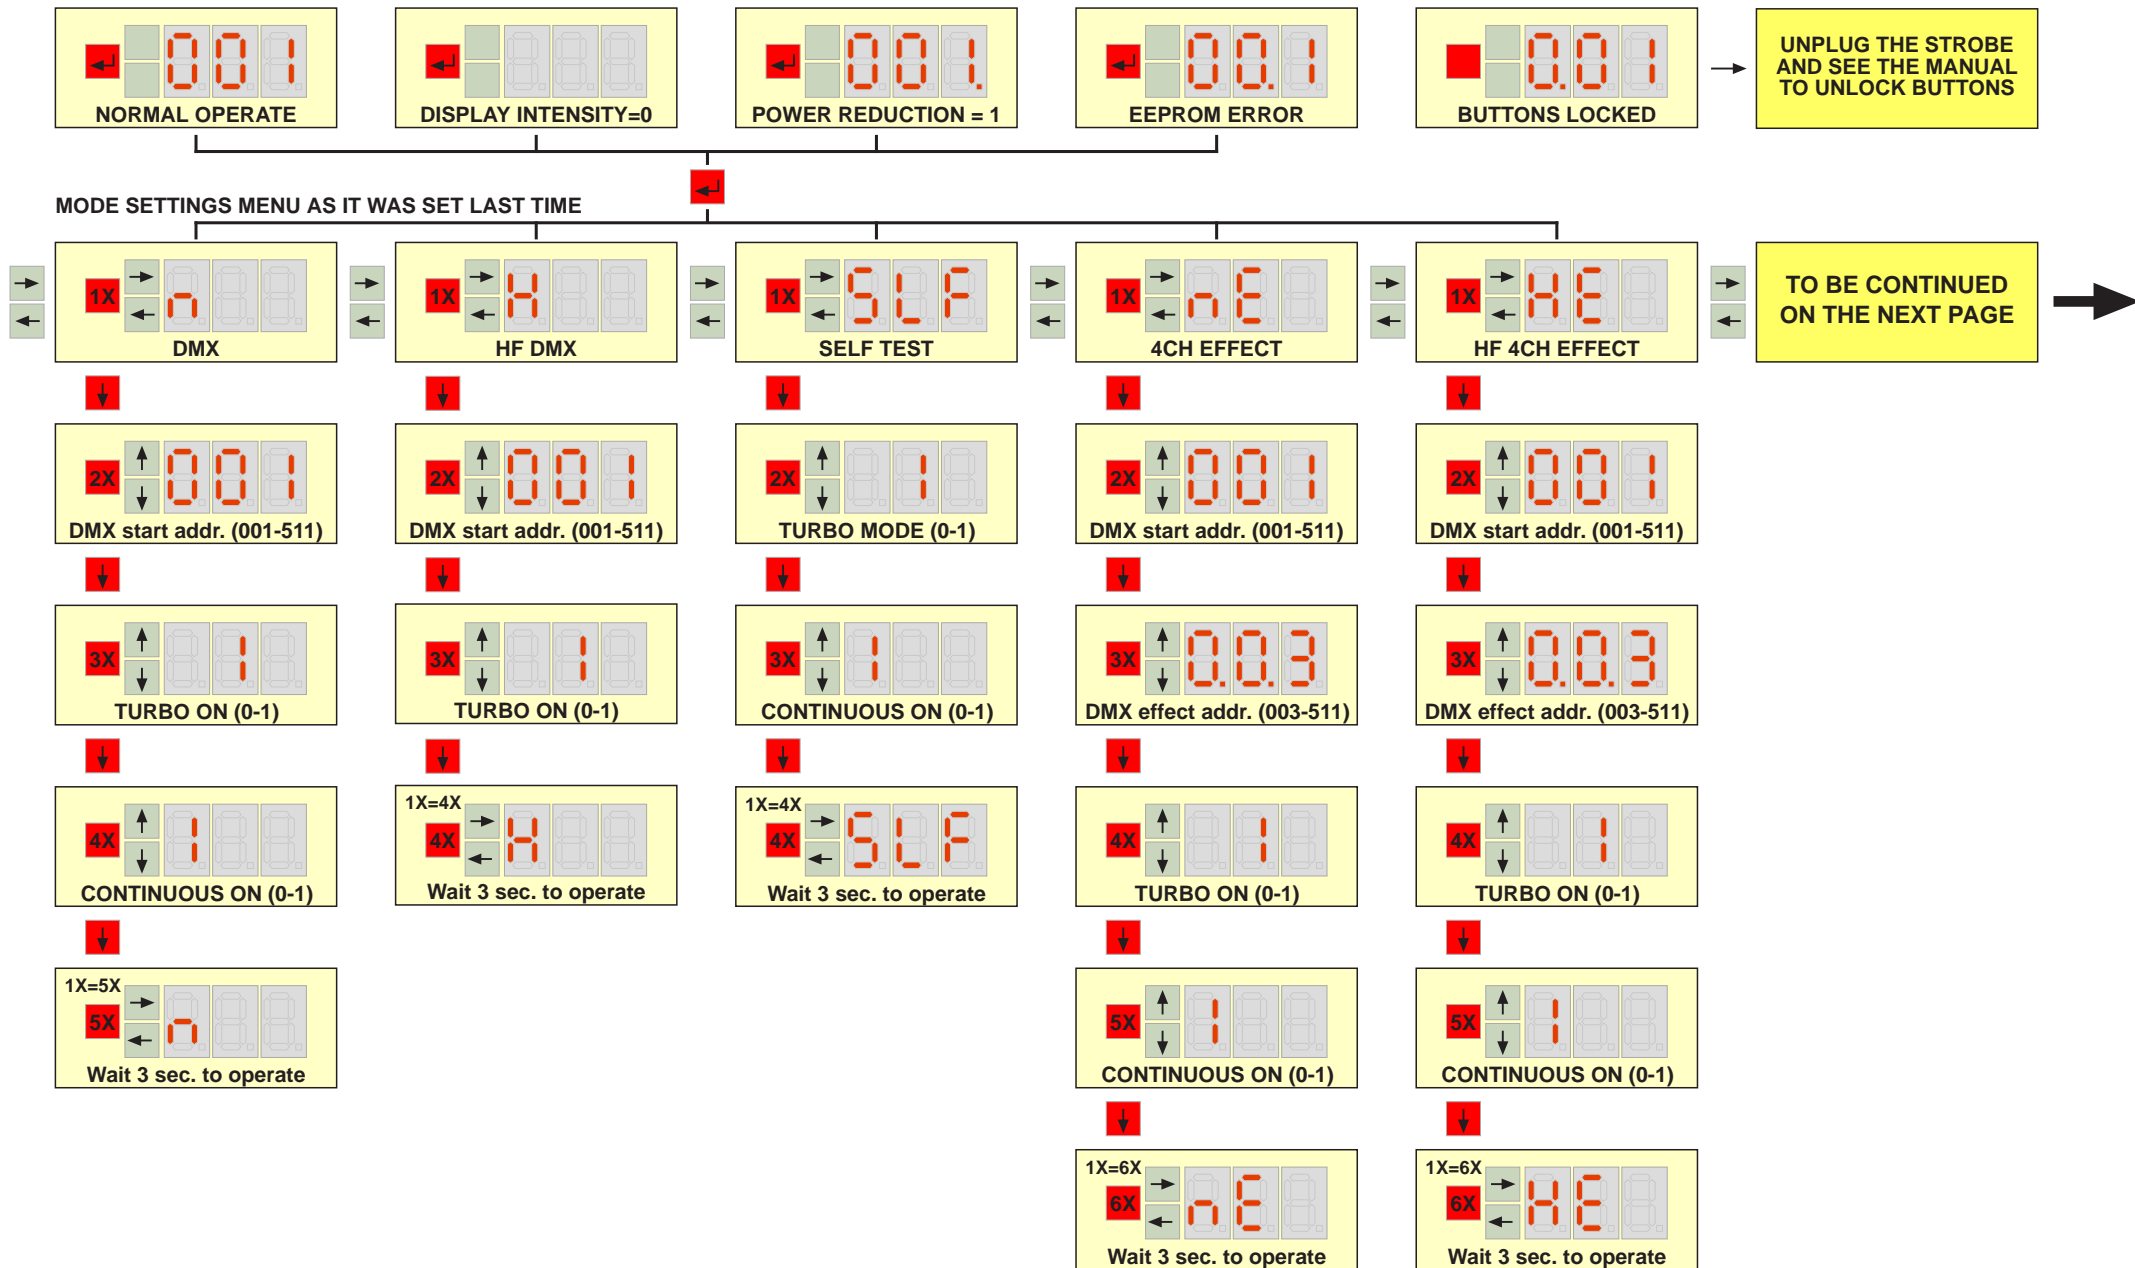

T-LIGHT PRO MENU MAP - MENU MODE=0 (STANDARD MENU)

T-LIGHT PRO MENU MAP - MENU MODE=1 (EXTENDED MENU)

T-LIGHT PRO MENU MAP - MENU MODE=1 (EXTENDED MENU)

UNPLUG THE STROBE AND SEE THE MANUAL TO UNLOCK BUTTONS

TO BE CONTINUED FROM THE PREVIOUS PAGE

MODE SETTINGS MENU AS IT WAS SET LAST TIME